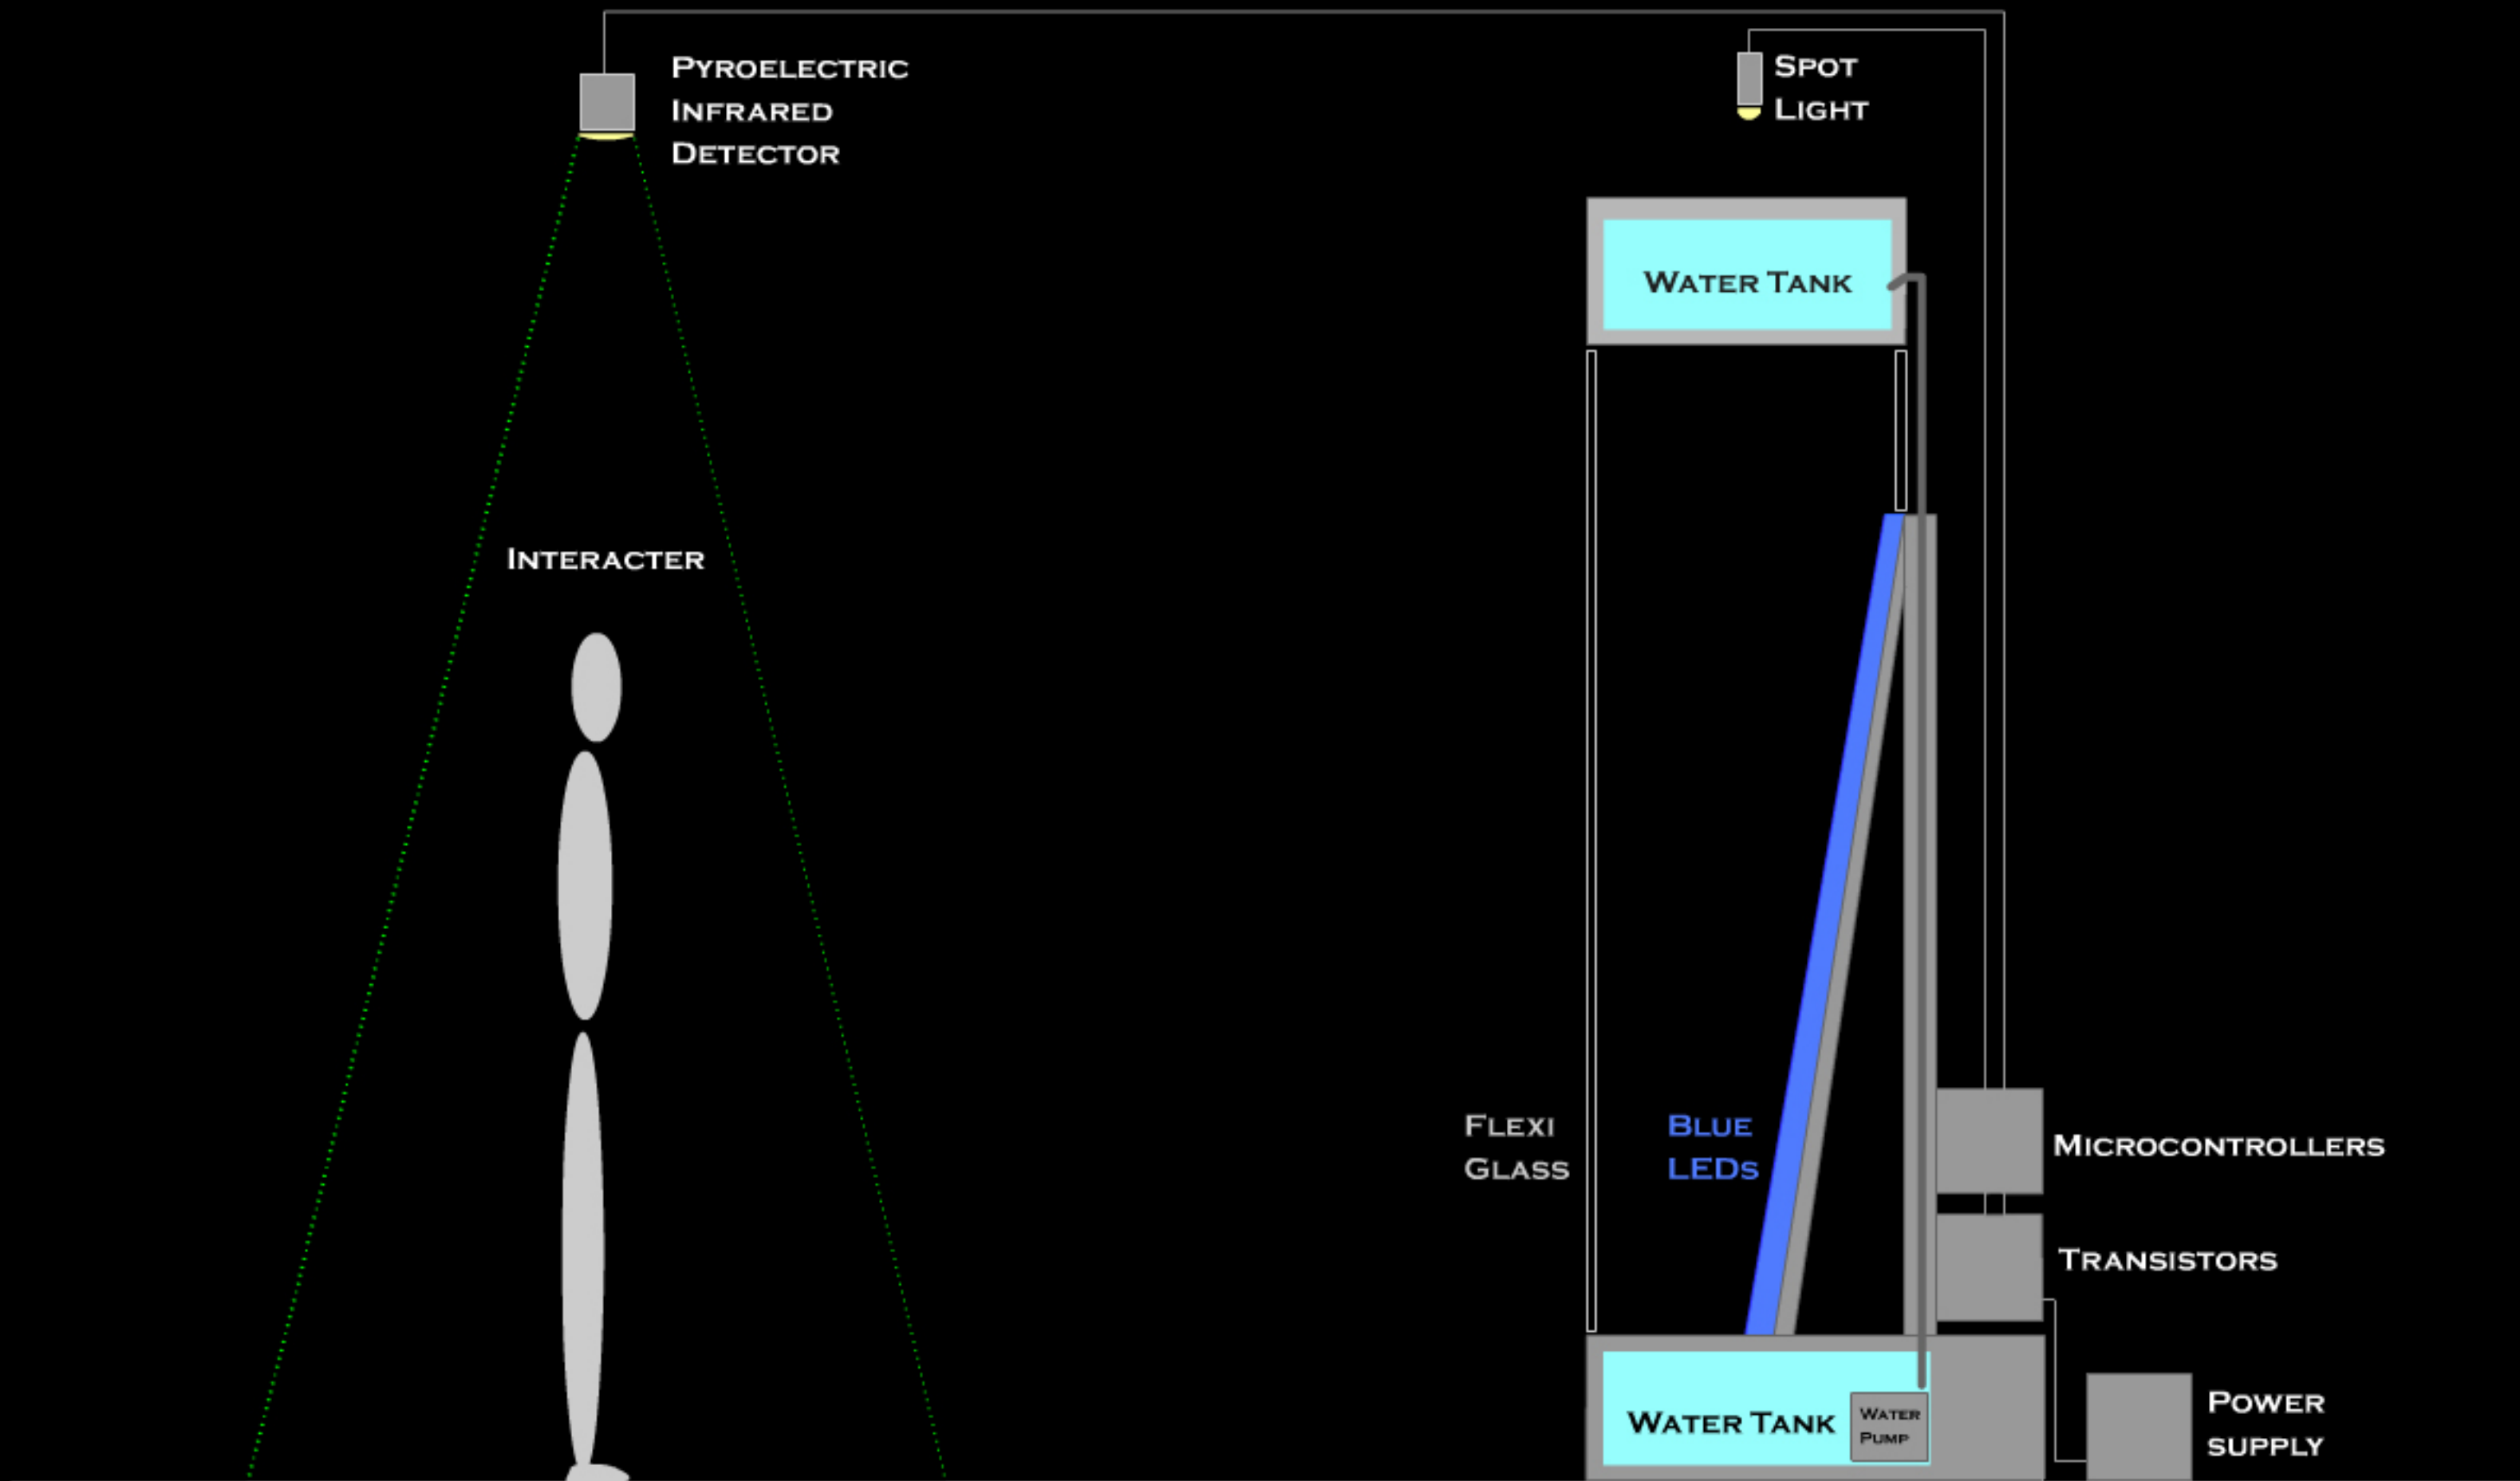

# WATER LIGHTS INSTALLATION LAYOUT

**PREFERRED SPACE SIZE: 300 x 200 x 300 CM (HEIGHT X WIDTH X DEPTH)**